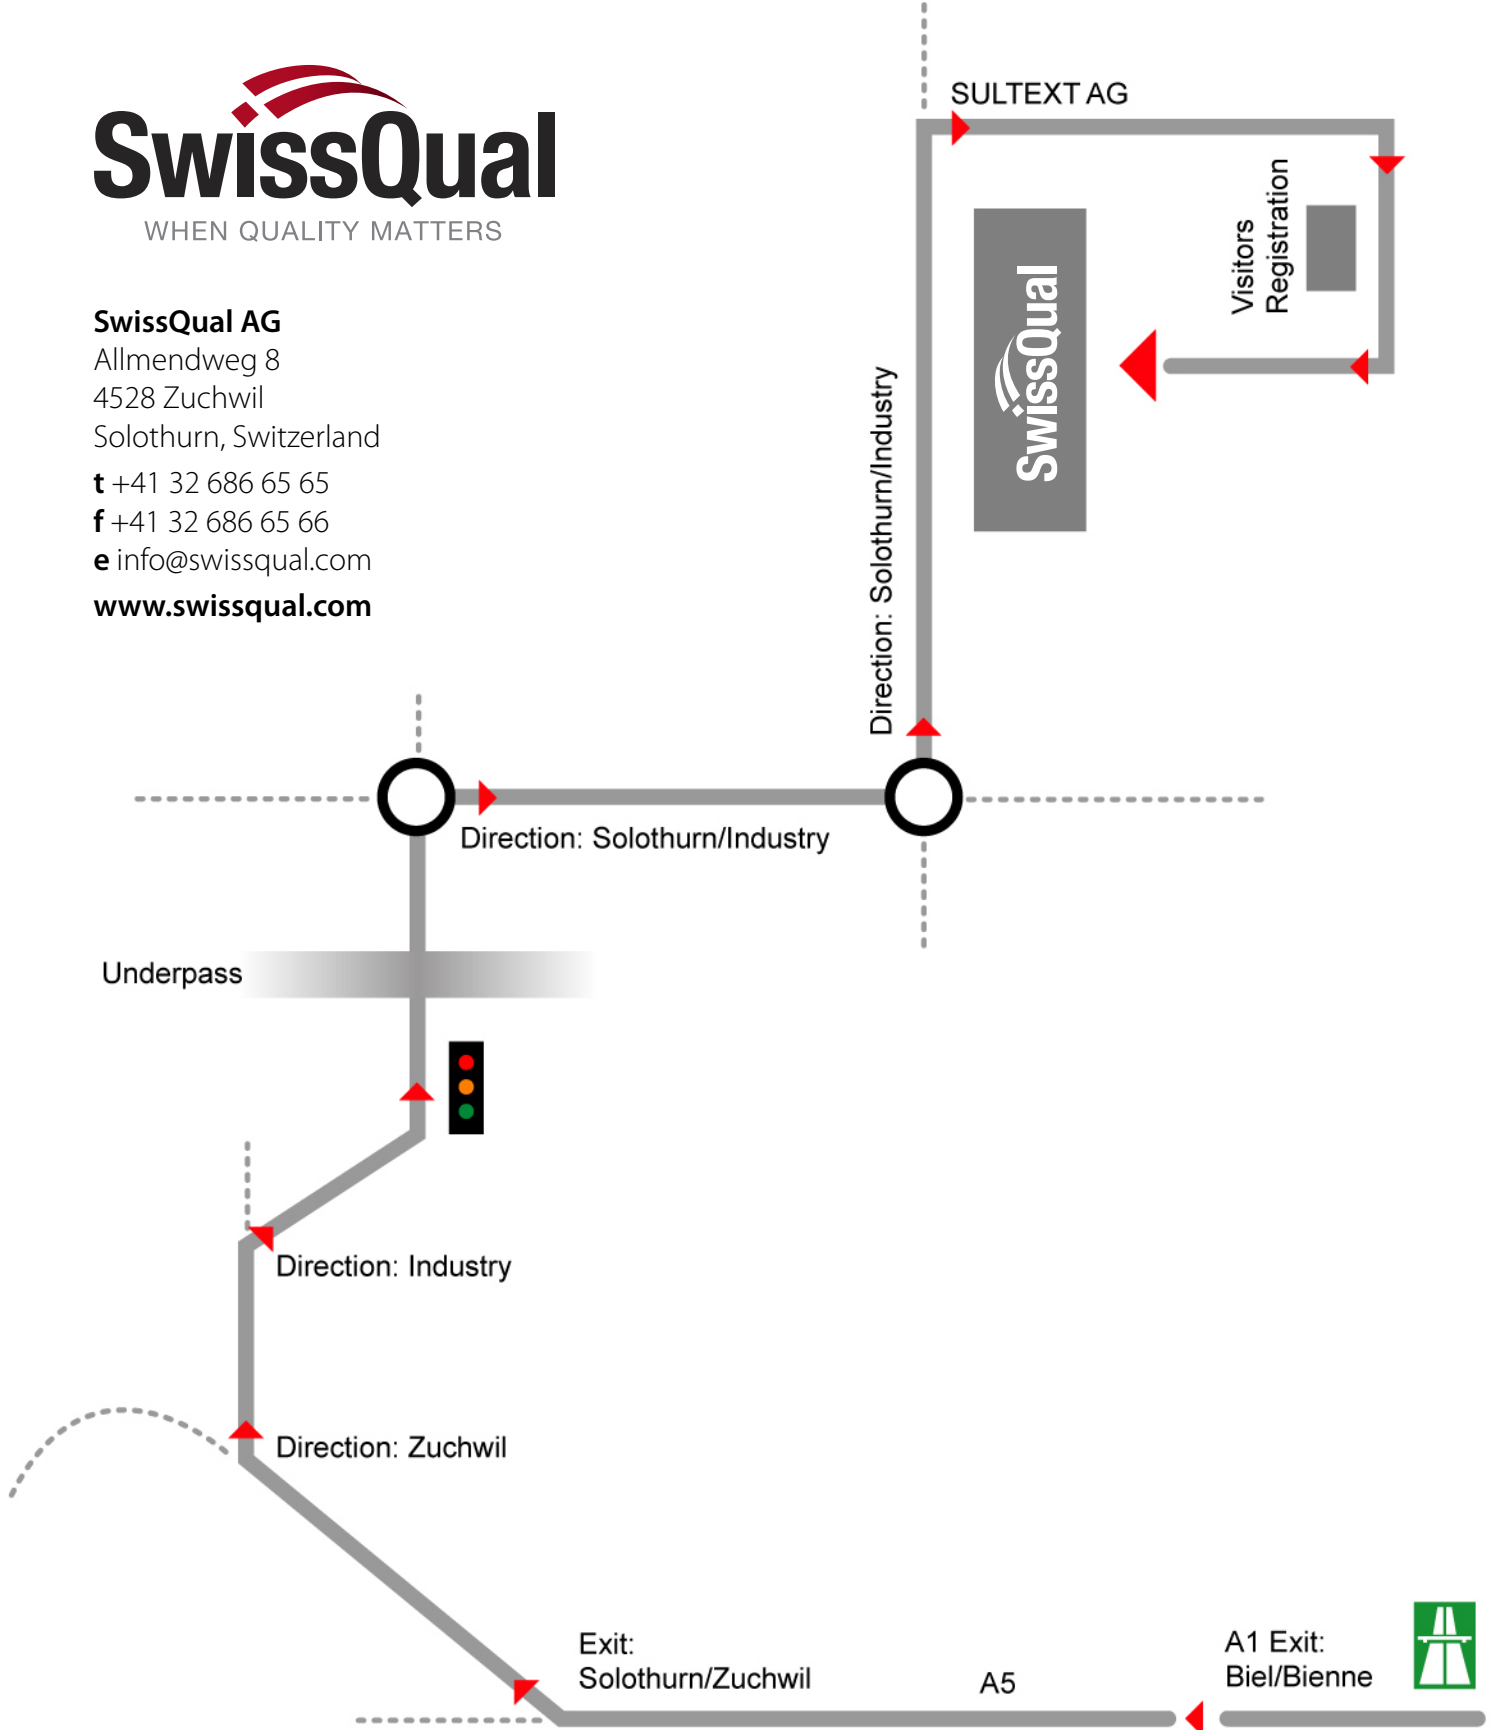

Directions by car

Exit Highway A1 (Bern - Zürich) and head towards Solothurn/Zuchwil.
After 150 Meters at the first crossing, turn right and drive under the bridge (Solothurn).
100 Meters further at the first roundabout, turn right (Solothurn) and drive again under the train bridge.
At the next roundabout after 300 metres turn left (Solothurn). Drive straight for about 300 Meters and then turn right (Sultex) and after another 5 Meters turn right again. Please stop and inquire at the office for directions to the SwissQual office.

Directions by train

Zuchwil is very close to Solothurn which has a main station on the national train service.
Train connections, pricing and ordering information is available directly from the SBB ticket service.